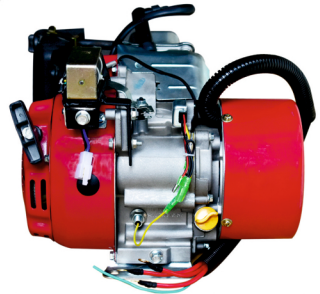

ENGINE DRIVEN BATTERY CHARGERS & DC GENERATORS

E RICKSHAW & ELECTRIC CAR (EV)

UL-BC-15 ER

RANGE EXTENDER

BATTERY LIFE EXTENDS...

Upto 5 YEARS

- **Auto Start-Auto off**
- **Voltage: 48 V - 1.3 Kw**
- **Weight: 15 KG**

ERIKSHA CHARGER

UL-BC-50 EC

RANGE EXTENDER

BATTERY LIFE EXTENDERS

- **Auto Start- Auto off**
- **Voltage: 48 V - 4 Kw**
- **Weight: 18 KG**

LITHIUM CHARGER

**swadeshi
apnao**